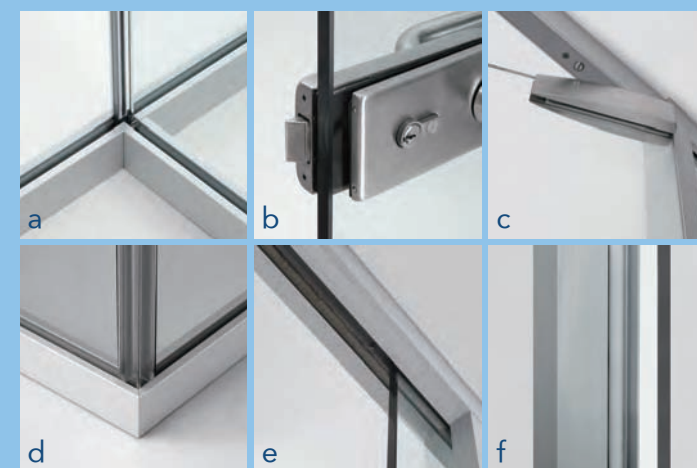

ALUR

Less is More.

Combining the simple elegance of glass with the precision of cast aluminum, Alur walls transform what was once hidden into an inspiration of form and function. Natural light cascades through the clear glass walls. Architectural details are accentuated. Mechanical components are beautifully concealed. Finally, a wall system that is truly alluring.

DESIGN FEATURES

- a. T joint at inside corner.
- b. Lockset with offset faceplate.
- c. Center pivot door hinge.
- d. L joint corner connector.
- e. Concealed sliding door track.
- f. Door post with pocket for sliding door.